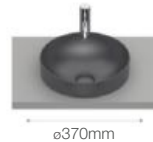

A327500660

INSPIRA over-countertop basin
500x370mm (soft, without overflow hole)
(COFFEE)

A327532650

INSPIRA over-countertop basin
370x370mm (square, without overflow hole)
(BEIGE)

A32752R640

INSPIRA Semi-insert basin
370x370mm
(round, without overflow hole) (ONYX)