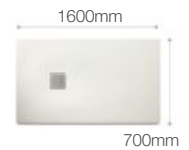

A812339000
 IRIDIA MIRROR SQUARE
 400x700mm

A812342000
 IRIDIA MIRROR SQUARE
 1000x700mm

Z812338C0N
 IRIDIA SMART MIRROR ROUND
 1000mm

AP1016402BC01300
 TERRAN Shower tray
 Stonex Off White
 1600x700mm

Tempo