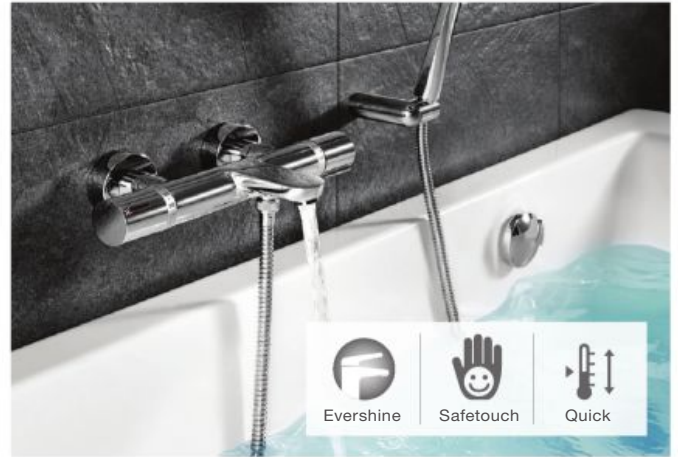

Wall-mounted thermostatic bath shower mixer 벽매립 자동 온도 조절 수전

A5A353AC00 INSIGNIA Built-in basin mixer, Chrome 180mm 80mm Everlux	A5A356DC00 PALS Built-in single lever mixer, Chrome 180mm 80mm	A5A3L20C00 L90 Built-in single lever mixer, Chrome 180mm 80mm
A5A359EC00 ONA Balsa Built-in basin mixer DECORATIVE, Chrome 160mm	A5E3501C00 ONA Balsa Built-in basin mixer BODY (Only for ONA) Everlux	A5A3590C00 ATLAS Built-in basin mixer, Chrome 180mm 80mm
A5A356EC00 CALA Built-in basin mixer, Chrome 180mm 80mm	A5A3L09C00 L20 Built in basin mixer, Chrome 180mm 80mm	A525220603 Universal built-in body (required for all, except ONA) Everlux

A5A1E2EC0N T-1000 Wall-mounted thermostatic bath-shower mixer 324mm 180mm	A5A1E18C0N T-500 Wall-mounted thermostatic bath-shower mixer 324mm 186mm

*Available in 3 PVD colors
CN - Titanium Black
RG - Rose Gold
NB - Matt Black